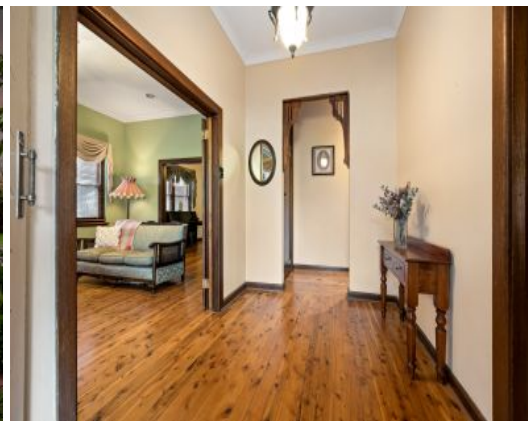

4

2

5

Moloney
REAL ESTATE

Central Red Brick Residence!

You're greeted by an open entrance with a stunning formal lounge and dining area that both feature the homes original Murray pine timber floors, 2 original open fireplaces and stunning 11ft high ceilings. The original home includes all 3 bedrooms, sunroom plus a centrally located bathroom with shower, bath, single vanity and toilet.