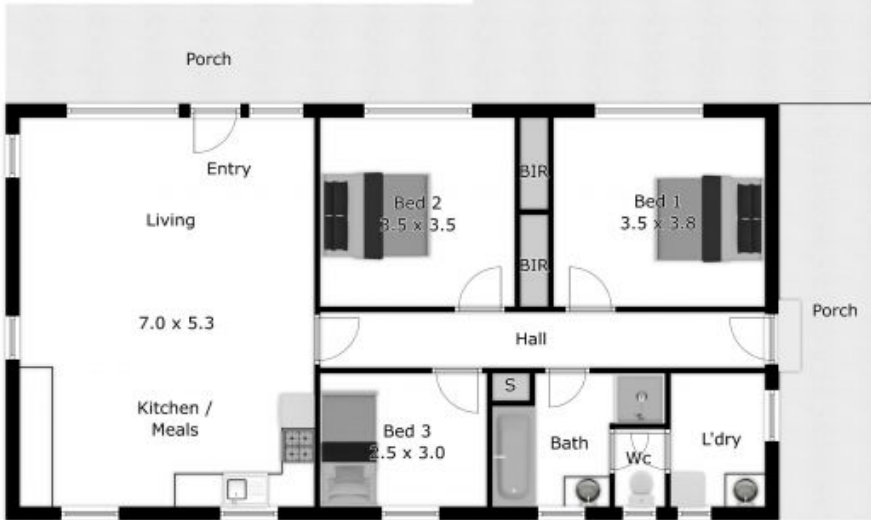

Charming and well presented

Situated on 1011sqm and in a prime South Corowa location, this light-filled home is warm and inviting, with lush lawn and shady trees that greet you on arrival.

Step into the spacious living area which features plush new carpet, a neat study nook, ceiling fan and an open fireplace which provides a striking focal point for the room.

Boasting beautiful new floating floorboards, the open plan kitchen and dining area has generous storage, plenty of bench space and gas cooking.

Light streams through the large windows in th

Luke Moloney

0447 780 999

Carport
4.5 x 7.3

Shed
2.7 x 4.2

APPROX. INTERIOR LIVING AREA
104.3 sq. m
Measurements are an approximate guide only.
Not to scale.