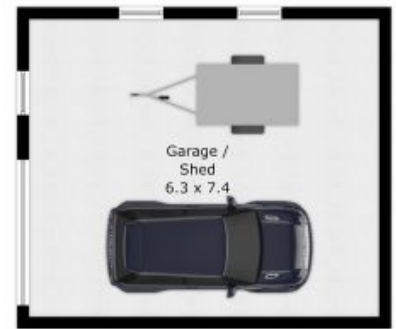

Charming and full of character

Welcome to this charming 1900's weatherboard cottage, perfectly situated in the heart of Corowa.

Set on a generous 759sqm block, this property boasts a prime location and a warm and inviting atmosphere.

The East-facing sunroom and high ceilings throughout allow for the interior to be filled with natural light.

Centrally located, this property is ideally s

Luke Moloney

0447 780 999

APPROX. INTERIOR LIVING AREA
127.2 sq. m
Measurements are an approximate guide only.
Not to scale.