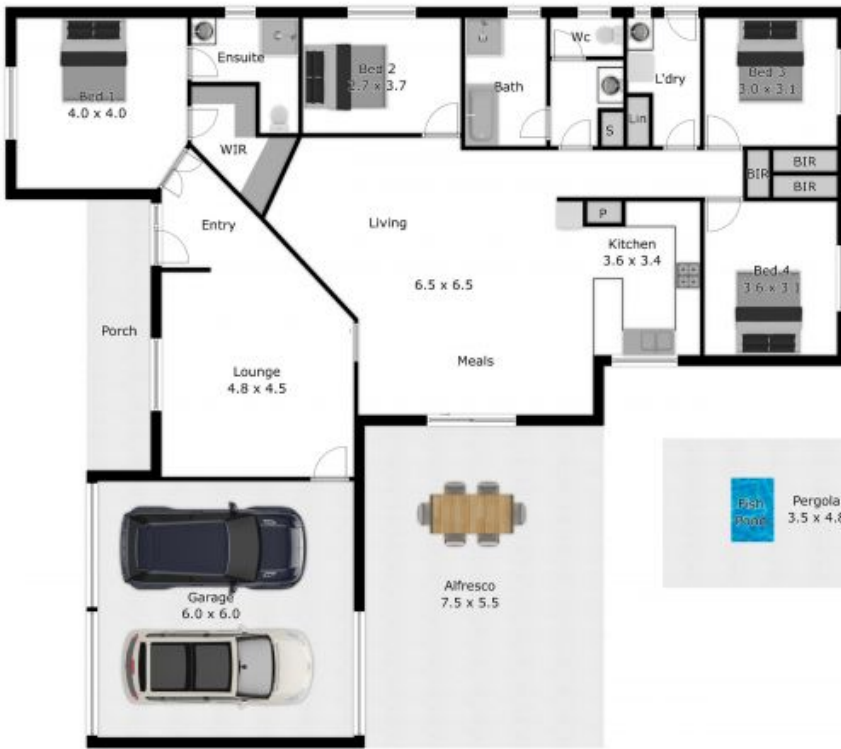

Home sweet home

Step into this delightful property located in a wide and quiet street, just minutes away from the main street of Corowa.

The house welcomes you with a sunny front garden featuring advanced plants and a neatly manicured lawn. As you enter you'll be greeted by a light and cosy sitting room that is located separately to the open plan kitchen, dining and main living area.

Two additional bedrooms, both with built-in robes and lovely views out to the back garden, provide ample space for family or guests. For added versatility, a fourth bedroom or study is conveniently located off the main living

Luke Moloney

0447 780 999

APPROX. INTERIOR LIVING AREA
 173.7 sq. m
 Measurements are an approximate guide only.
 Not to scale.