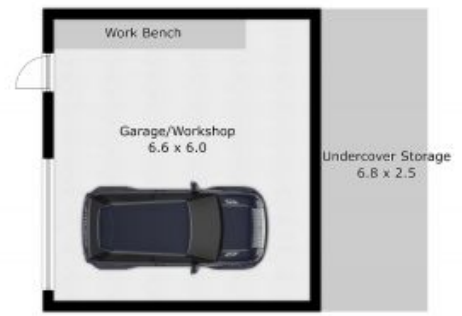

APPROX. INTERIOR LIVING AREA
173.7 sq. m
Measurements are an approximate guide only.
Not to scale.