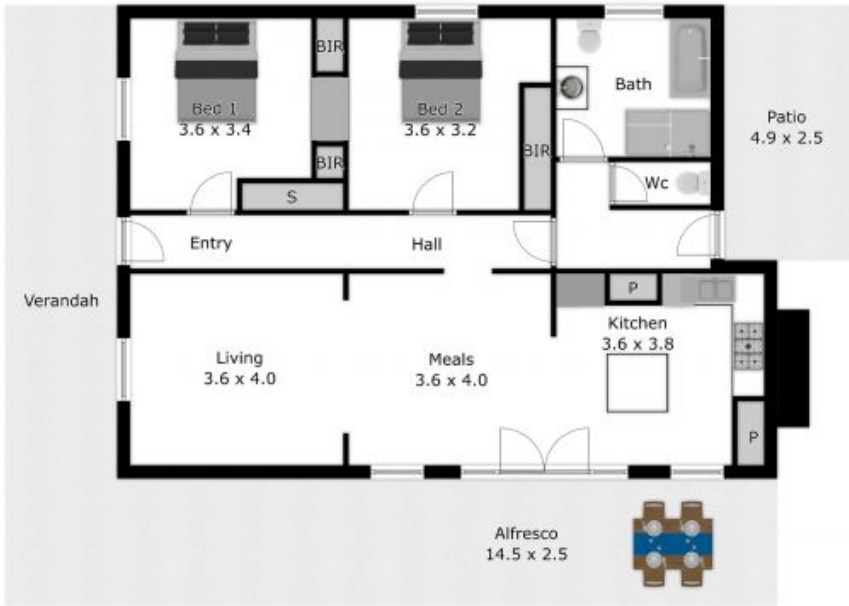

Luke Moloney

0447 780 999

APPROX. INTERIOR LIVING AREA
104.2 sq. m
Measurements are an approximate guide only
Not to scale
Copyright Josh Cann Photography