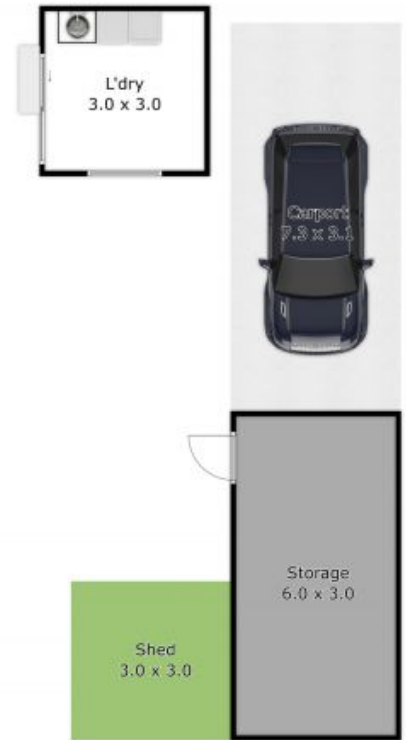

Luke Moloney

0447 780 999

APPROX. INTERIOR LIVING AREA
104.2 sq. m
Measurements are an approximate guide only
Not to scale
Copyright Josh Cann Photography