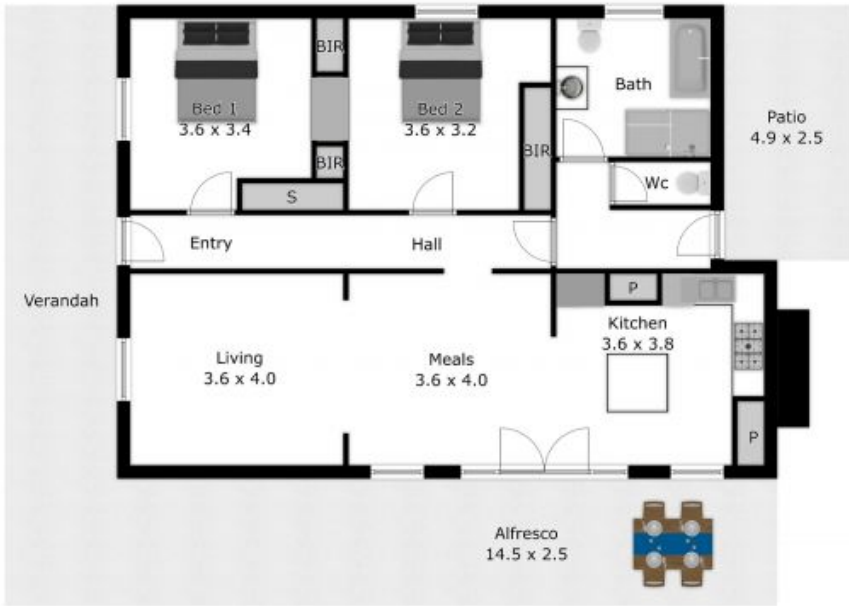

**Luke Moloney**

0447 780 999

APPROX. INTERIOR LIVING AREA  
 104.2 sq. m  
 Measurements are an approximate guide only  
 Not to scale  
 Copyright Josh Cann Photography