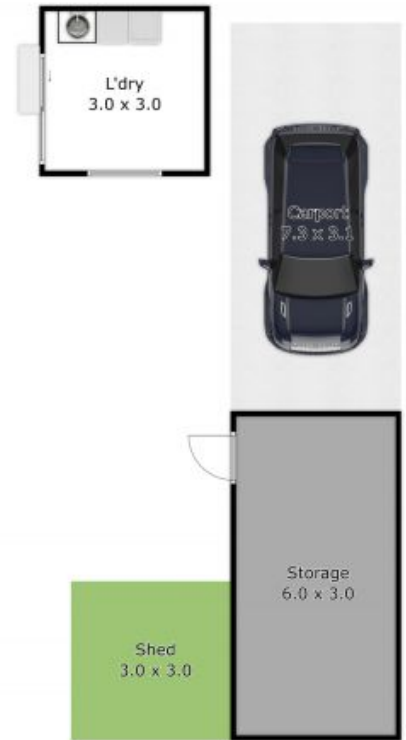

**Luke Moloney**

0447 780 999

APPROX. INTERIOR LIVING AREA  
 104.2 sq. m  
 Measurements are an approximate guide only  
 Not to scale  
 Copyright Josh Cann Photography