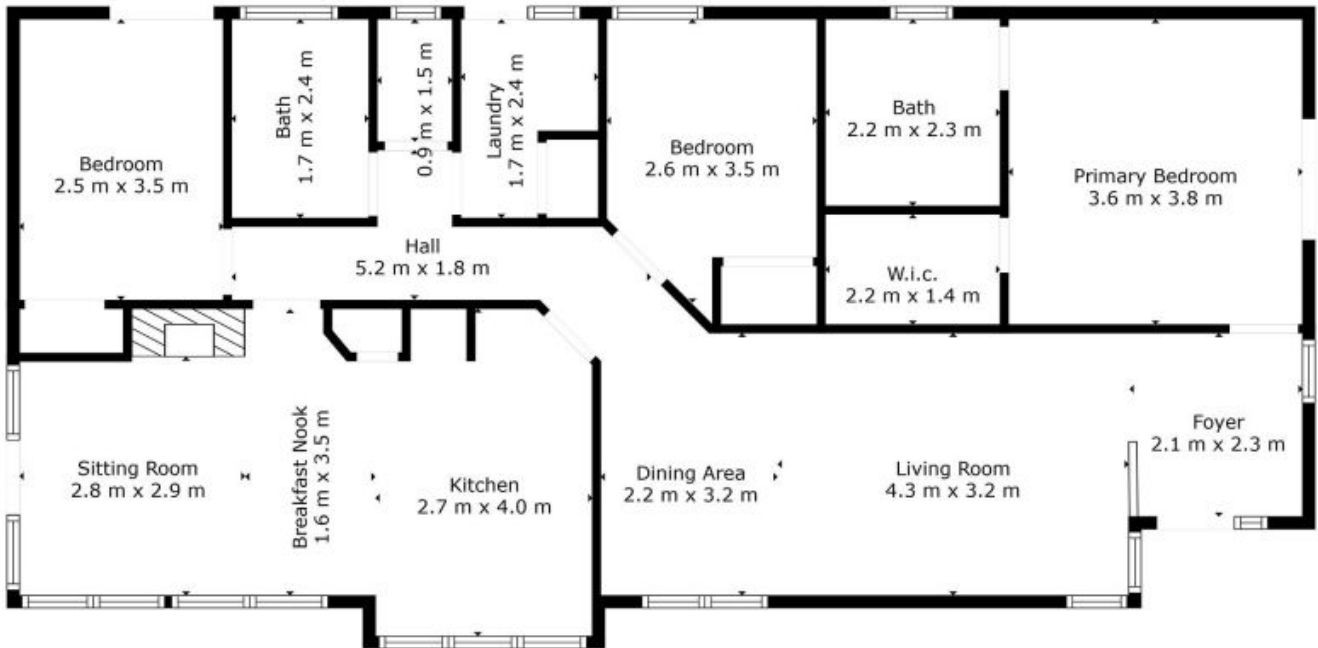

TOTAL: 111 m²
FLOOR 1: 111 m²

Moloney
REAL ESTATE

244 River Street

Corowa, NSW

Moloney
REAL ESTATE